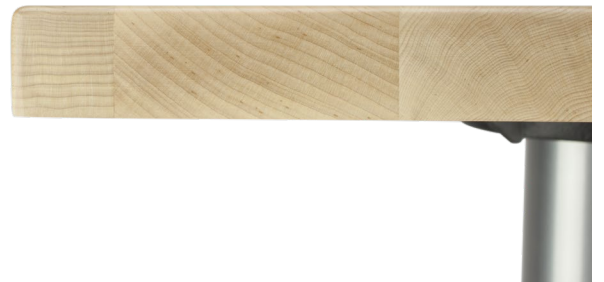

S850

TABLE TOP

Specification:

- Solid Wood

Standard Features:

- Constructed of continuous length staves
- Random width staves
- Eased Edge
- Square Corners

Options:

- Wood Species: Red Oak or Hard Maple
- Stain Colors
- Edge Profile: bullnose, half-bullnose, beveled, ogee, three fluted
- Eased or Square Edge

Dimensions:

- Varies
- 1 ½" or 1 ¾" Thick

CREATE CUSTOM SPACE

800.421.2036 • SCICustom.com